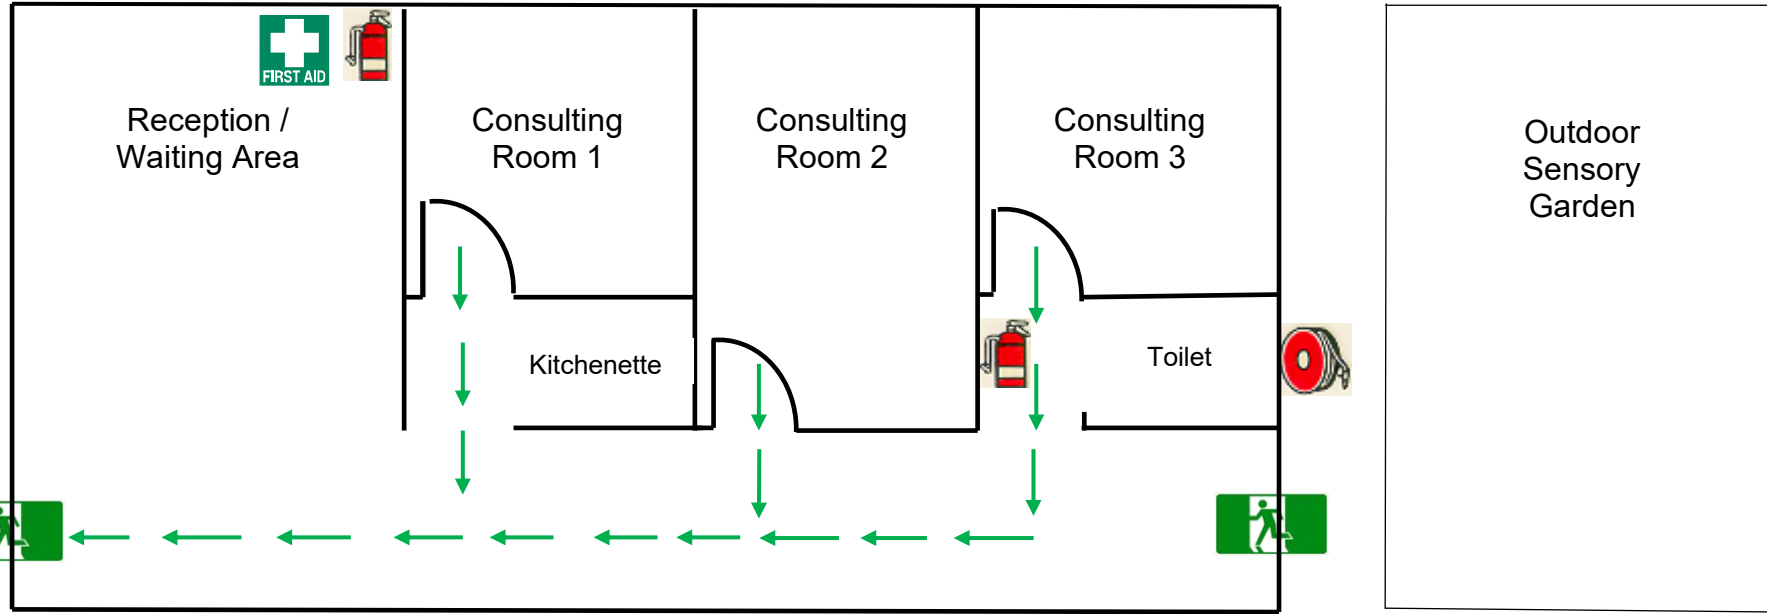

MACLEOD VILLAGE GREEN

A A

ABERDEEN ROAD

MAY ST

FLOORPLAN