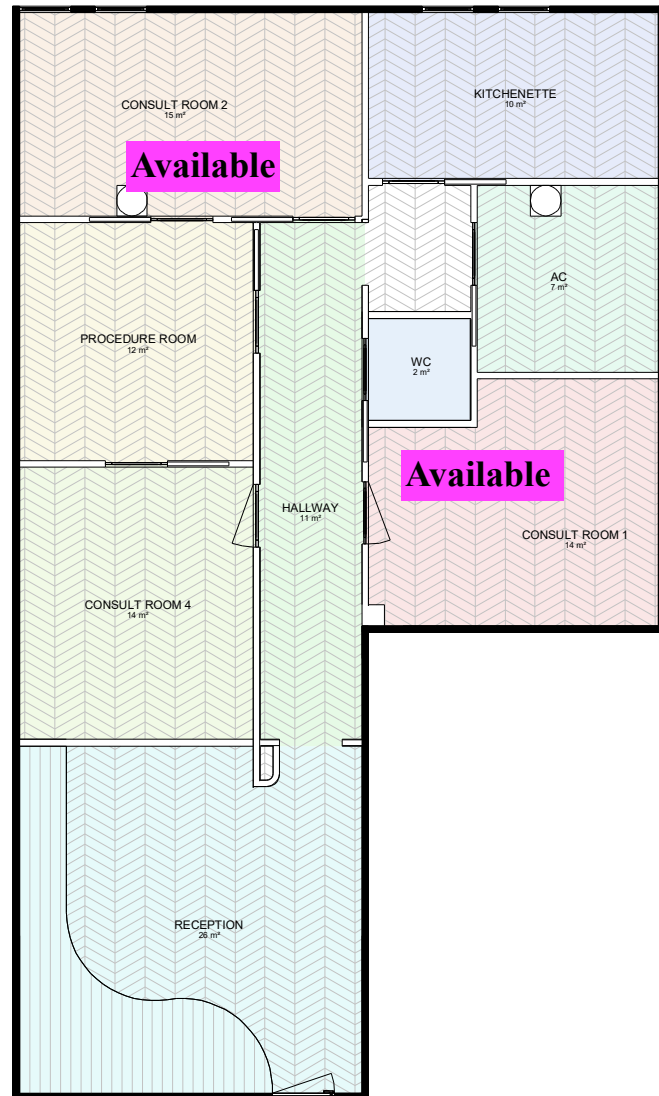

By Room Name Legend

- AC
- CONSULT ROOM 1
- CONSULT ROOM 2
- CONSULT ROOM 4
- HALLWAY
- KITCHENETTE
- PROCEDURE ROOM
- RECEPTION
- WC

SPATIAL FLOOR PLAN

1 : 50