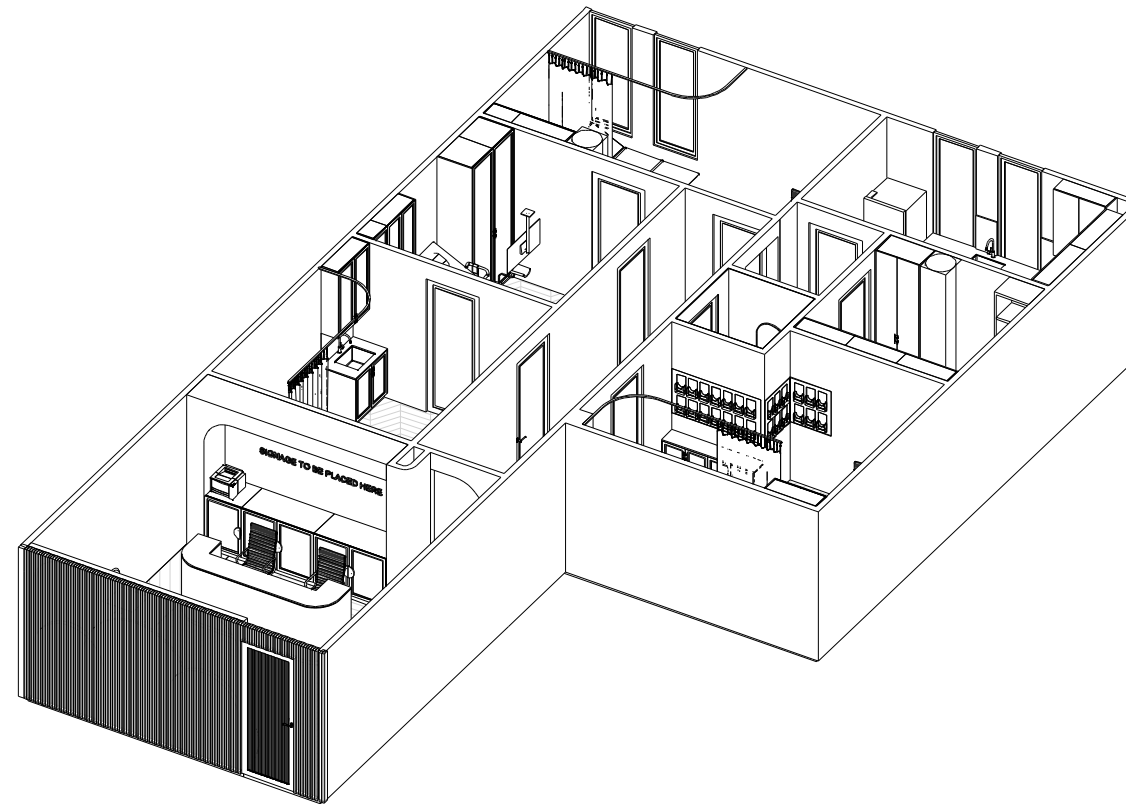

SPATIAL ISOMETRIC